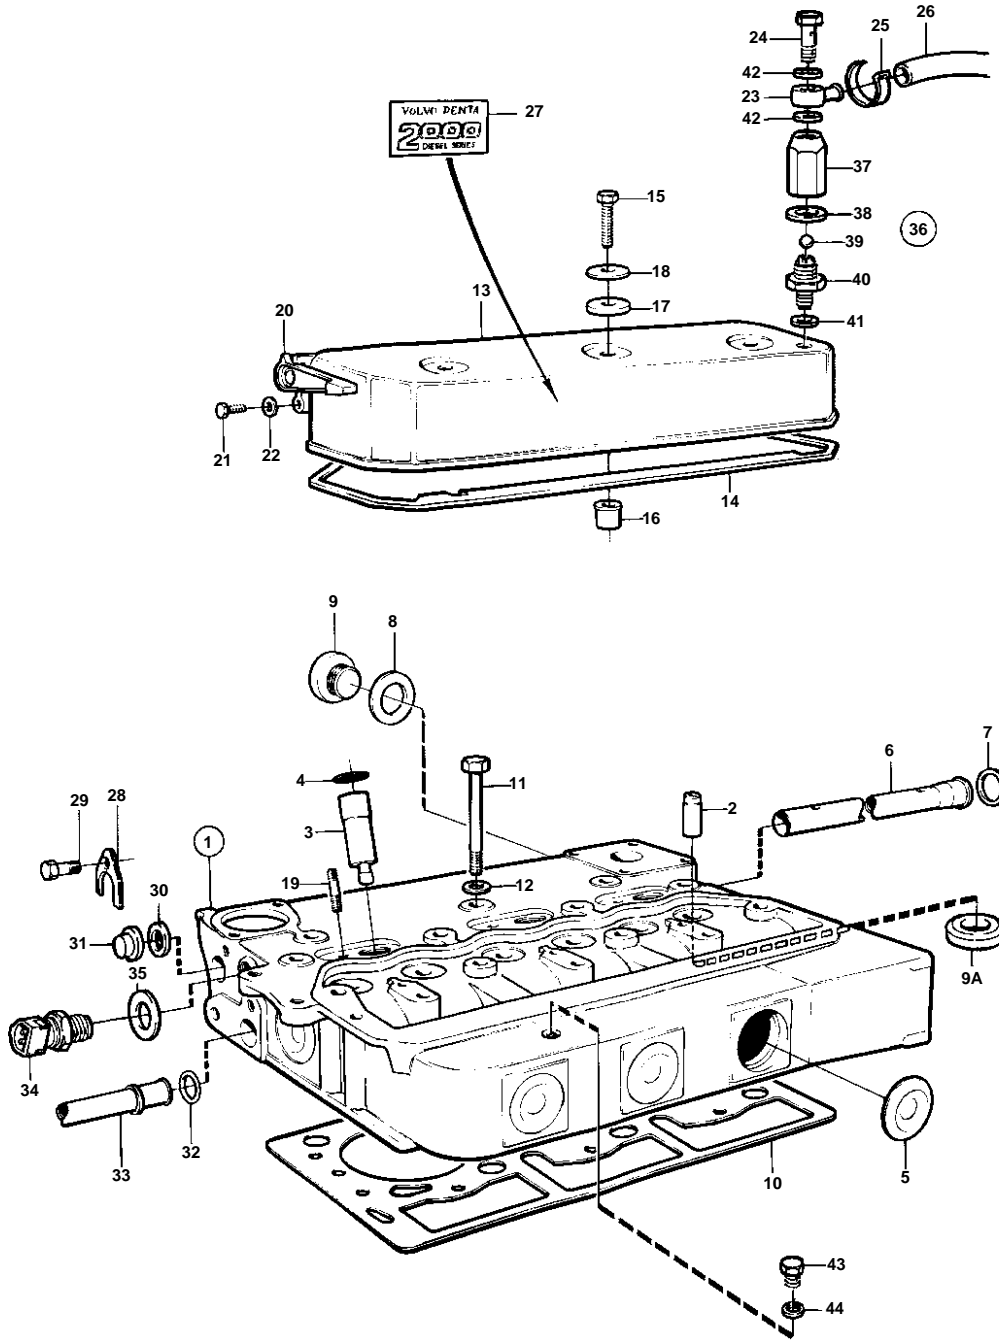

2003TB-SOLAS

10999

2003TB-SOLAS

REF	PART NO.	QTY	DESCRIPTION	NOTES
1	860553	1	Cylinder head	ALSO AVAILABLE AS AN EXCHANGE PART CONSISTING OF CYLINDER HEAD, INTAKE AND EXHAUST VALVES, VALVE SPRINGS, WASHERS AND LOCKS.
2	840281	6	• Valve guide	
3	860267	3	• Spray sleeve	
4	945221	3	• O-ring	
5	477024	7	• Expansion plug	
6	840460	1	• Distribution pipe	
7	418445	1	• Sealing ring	
8	947630	2	• Gasket	
9	966147	2	• Plug	
9A	858461	3	• Valve seat	
10	859093	1	Gasket	
11	970888	14	Screw	
12	840210	14	Washer	
13	859241	1	Valve cover	REPL BY 861076
14	859044	1	Gasket	
15	940142	3	Screw	
16	840441	3	Spacer sleeve	
17	840442	3	Rubber seal	
18	840900	3	Washer	
19	924066	3	Stud	
20	840590	1	Lever	
21	940109	1	Lock washer	
22	960138	1	Washer	
23	858246	1	Banjo nipple	
24	180202	1	Hollow screw	
25	948210	1	Strip clamp	
26	969015	X	Hose	200 MM, SEE GROUP 2B. NON RETURN VALVE, VALVE COVER-INLET SILENCER.
27	840831	1	Decal	
28	840740	2	Clamp	
29	955269	2	Screw	
30	418411	1	Sealing ring	
31	840677	1	Plug	
32	418445	1	Sealing ring	
33	840737	1	Coolant pipe	OIL COOLER-CYLINDER HEAD
34	858229	1	Thermo monitor	
35	947624	1	Gasket	
36	860885	1	Check valve	
37		1	• HOUSING	
38	957183	1	• Gasket	
39		1	• BALL	
40		1	• NIPPLE	
41	947281	1	Gasket	
42	957173	2	Gasket	(947281)
43	960627	1	Plug	
44	947620	1	Gasket